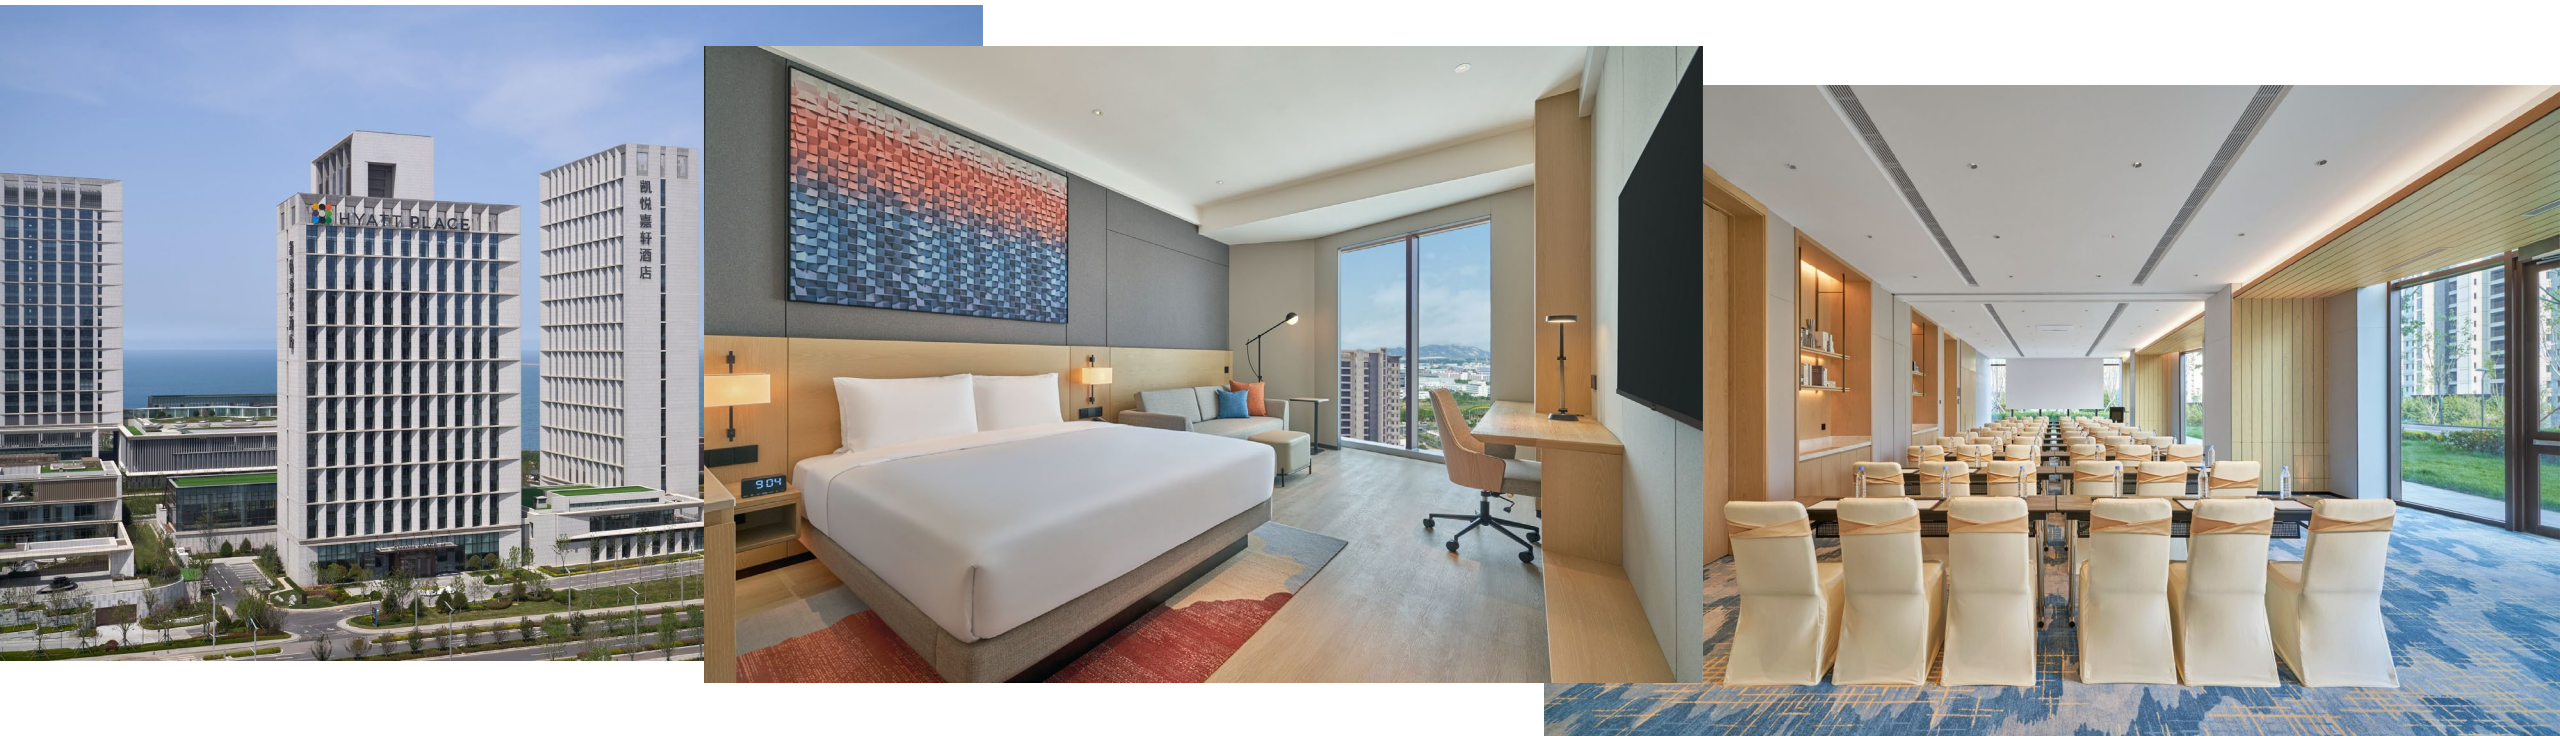

**Hotel Reservation system
will be open on
March 1, 2024**

There are 3 Hotel within 10 minutes' walk from the Bajiaowan International Convention and Exhibition Center:

1. The Westin Yantai

2. HYATT PLACE Yantai

3. The Aloft Yantai

烟台开发区凯悦嘉轩酒店

HYATT PLACE YANTAI DEVELOPMENT ZONE

Address: 238 Haibin Road, Economic and Technological Development Zone, Yantai City, Shandong Province

Adjacent to Bajiaowan International Convention and Exhibition Center and 15 kilometers from Yantai Penglai International Airport. The hotel offers guests 512 guest rooms, free Wi-Fi and a 24-hour fitness center.

烟台威斯汀酒店 The Westin Yantai

Address: 238 Haibin Road, Economic and Technological Development Zone, Yantai City, Shandong Province

Each of 267 rooms and suites let guests away from the noise of city and refresh. Get an amazing night's rest and meet the challenges of the day head-on. Other amenities include high-speed Internet access, a generous work area with an ergonomic chair and a 55-inch LCD TV to make guests feel at home.